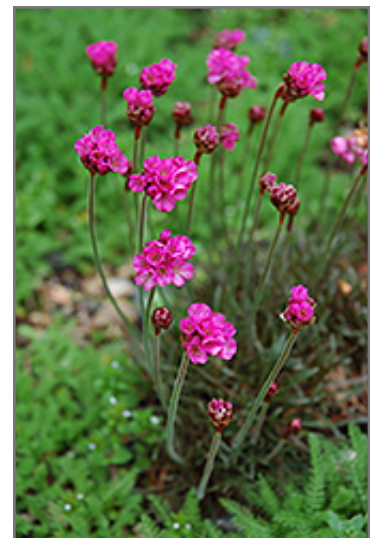

*Dusseldorf Pride Sea Thrift flowers
Photo courtesy of NetPS Plant Finder*