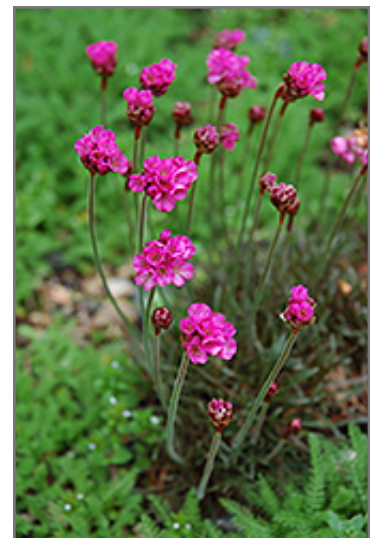

Dusseldorf Pride Sea Thrift flowers
Photo courtesy of NetPS Plant Finder