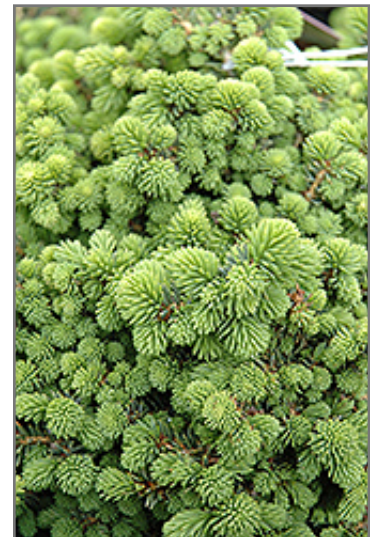

Little Gem Spruce foliage
Photo courtesy of NetPS Plant Finder