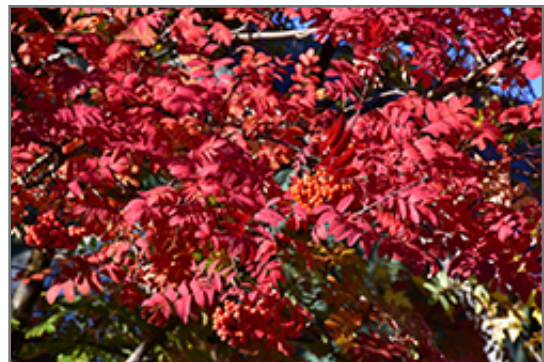

Showy Mountain Ash in fall
Photo courtesy of NetPS Plant Finder