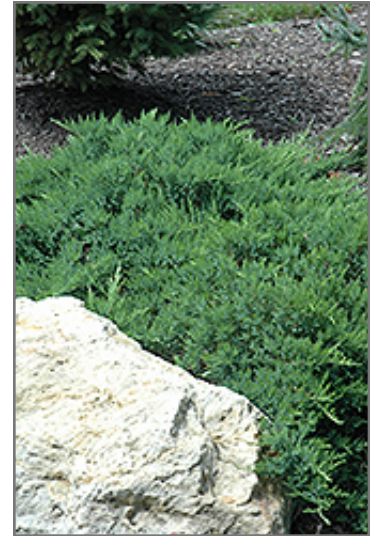

Planting & Growing

Broadmoor Juniper will grow to be about 24 inches tall at maturity, with a spread of 8 feet. It tends to fill out right to the ground and therefore doesn't necessarily require facer plants in front. It grows at a slow rate, and under ideal conditions can be expected to live for approximately 30 years.

This shrub should only be grown in full sunlight. It is very adaptable to both dry and moist growing conditions, but will not tolerate any standing water. It is considered to be drought-tolerant, and thus makes an ideal choice for a low-water garden or xeriscape application. It is not particular as to soil type or pH. It is highly tolerant of urban pollution and will even thrive in inner city environments. This is a selected variety of a species not originally from North America.

Broadmoor Juniper
Photo courtesy of NetPS Plant Finder